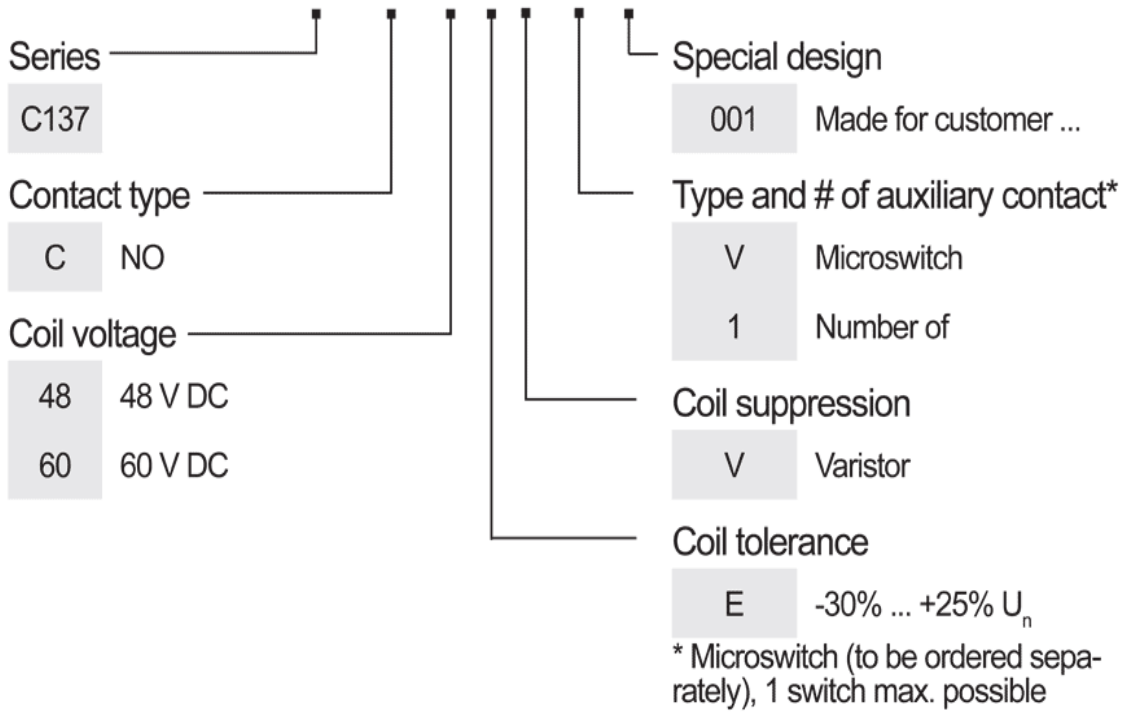

Ordering code: Contactor for battery voltages

Example: **C137 C/ 48EV-V1 001**

Special variant

If you need a special variant of the contactor, please do not hesitate to contact us. Maybe, the type of contactor you are looking for is among our many special designs. If not, we can also supply customized designs. In this case, however, minimum quantities apply.